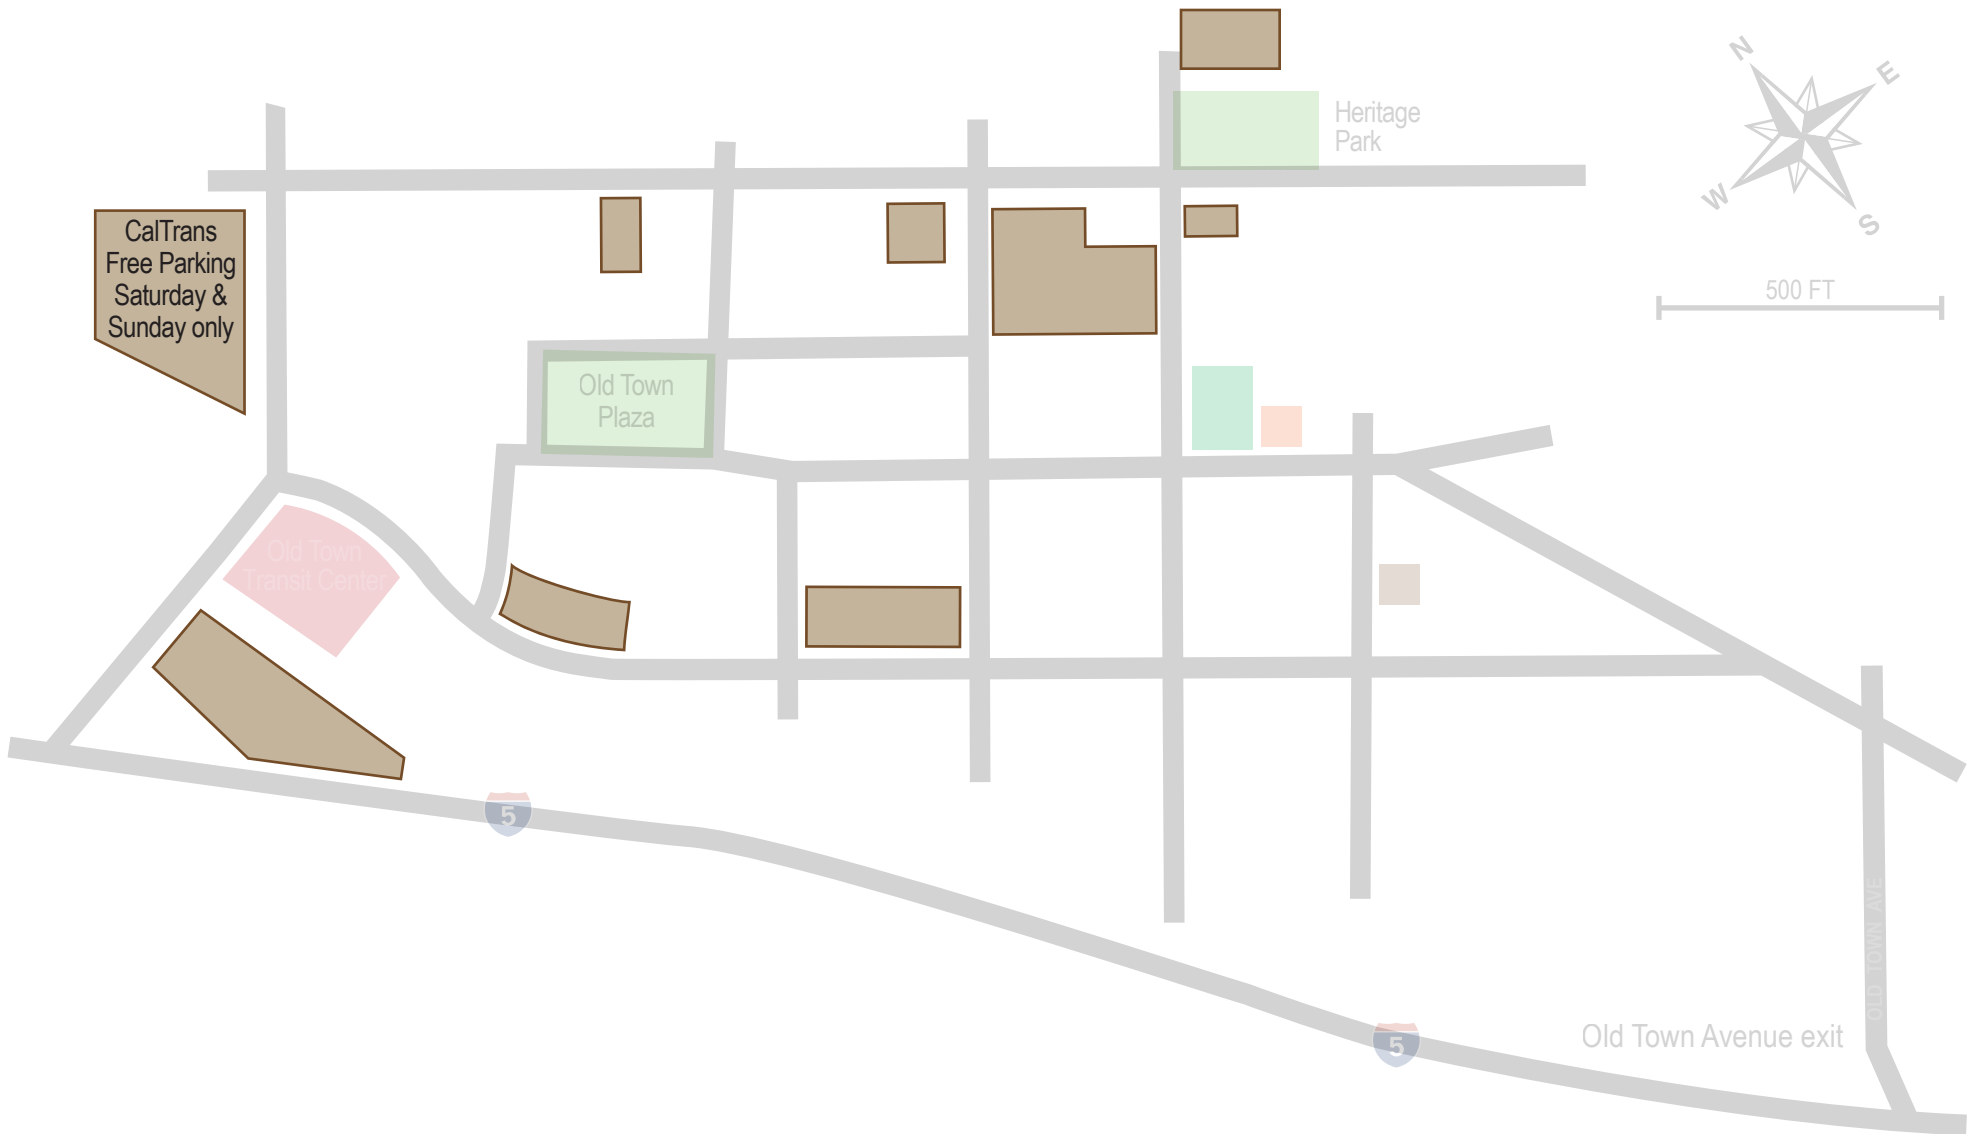

# Whaley House Museum

**2476 San Diego Avenue  
Old Town San Diego**

MAP KEY (Click items below for more information)

- SOHO MUSEUM SHOP
- WHALEY HOUSE MUSEUM
- ADOBE CHAPEL

- OLD TOWN TRANSIT CENTER  
4005 TAYLOR STREET
- FREE PARKING

# Whaley House Museum

2476 San Diego Avenue  
Old Town San Diego

MAP KEY (Click items below for more information)

-  SOHO MUSEUM SHOP
-  WHALEY HOUSE MUSEUM
-  ADOBE CHAPEL

-  OLD TOWN TRANSIT CENTER  
4005 TAYLOR STREET
-  FREE PARKING

# Whaley House Museum

**2476 San Diego Avenue  
Old Town San Diego**

MAP KEY (Click items below for more information)

 SOHO MUSEUM SHOP

 WHALEY HOUSE MUSEUM

 ADOBE CHAPEL

 OLD TOWN TRANSIT CENTER  
4005 TAYLOR STREET

 FREE PARKING

 [BACK TO MAIN MAP](#)